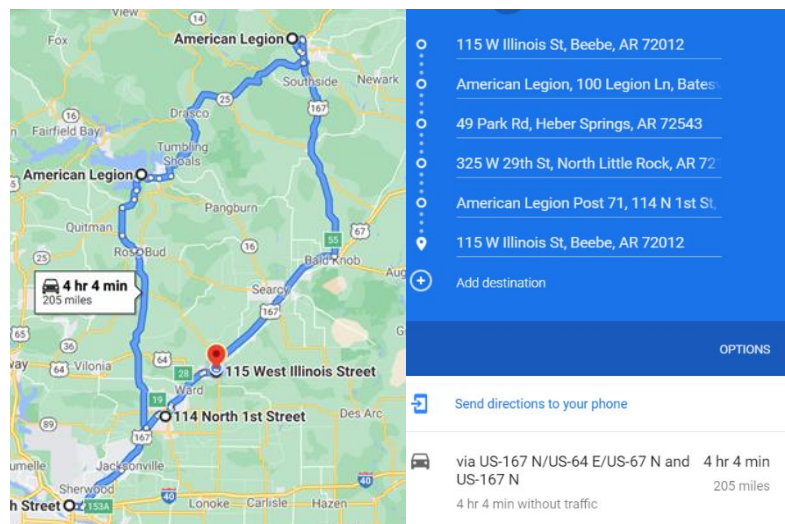

# INAUGURAL DIAMOND TRAIL POKER RUN

July 31<sup>st</sup>, 2021

Events starts at 9:30 am at American Legion Post 91, Beebe

100 Percent of Net Proceeds donated to the American Legion Legacy Foundation. Prizes will be awarded to the best hand, 2nd best hand and worst hand along with door prizes. Membership in the American Legion Riders not required to participate. Riders and Bike Passengers are eligible to play.

\$15.00 Entry Fee

Staggered Start – Team Rides

Check Point Stops are:

Post 114, Batesville

Post 64, Heber Springs

Post 1 North Little Rock

Post 71, Cabot

Post 91, Beebe

Find us on  American Legion Post 91